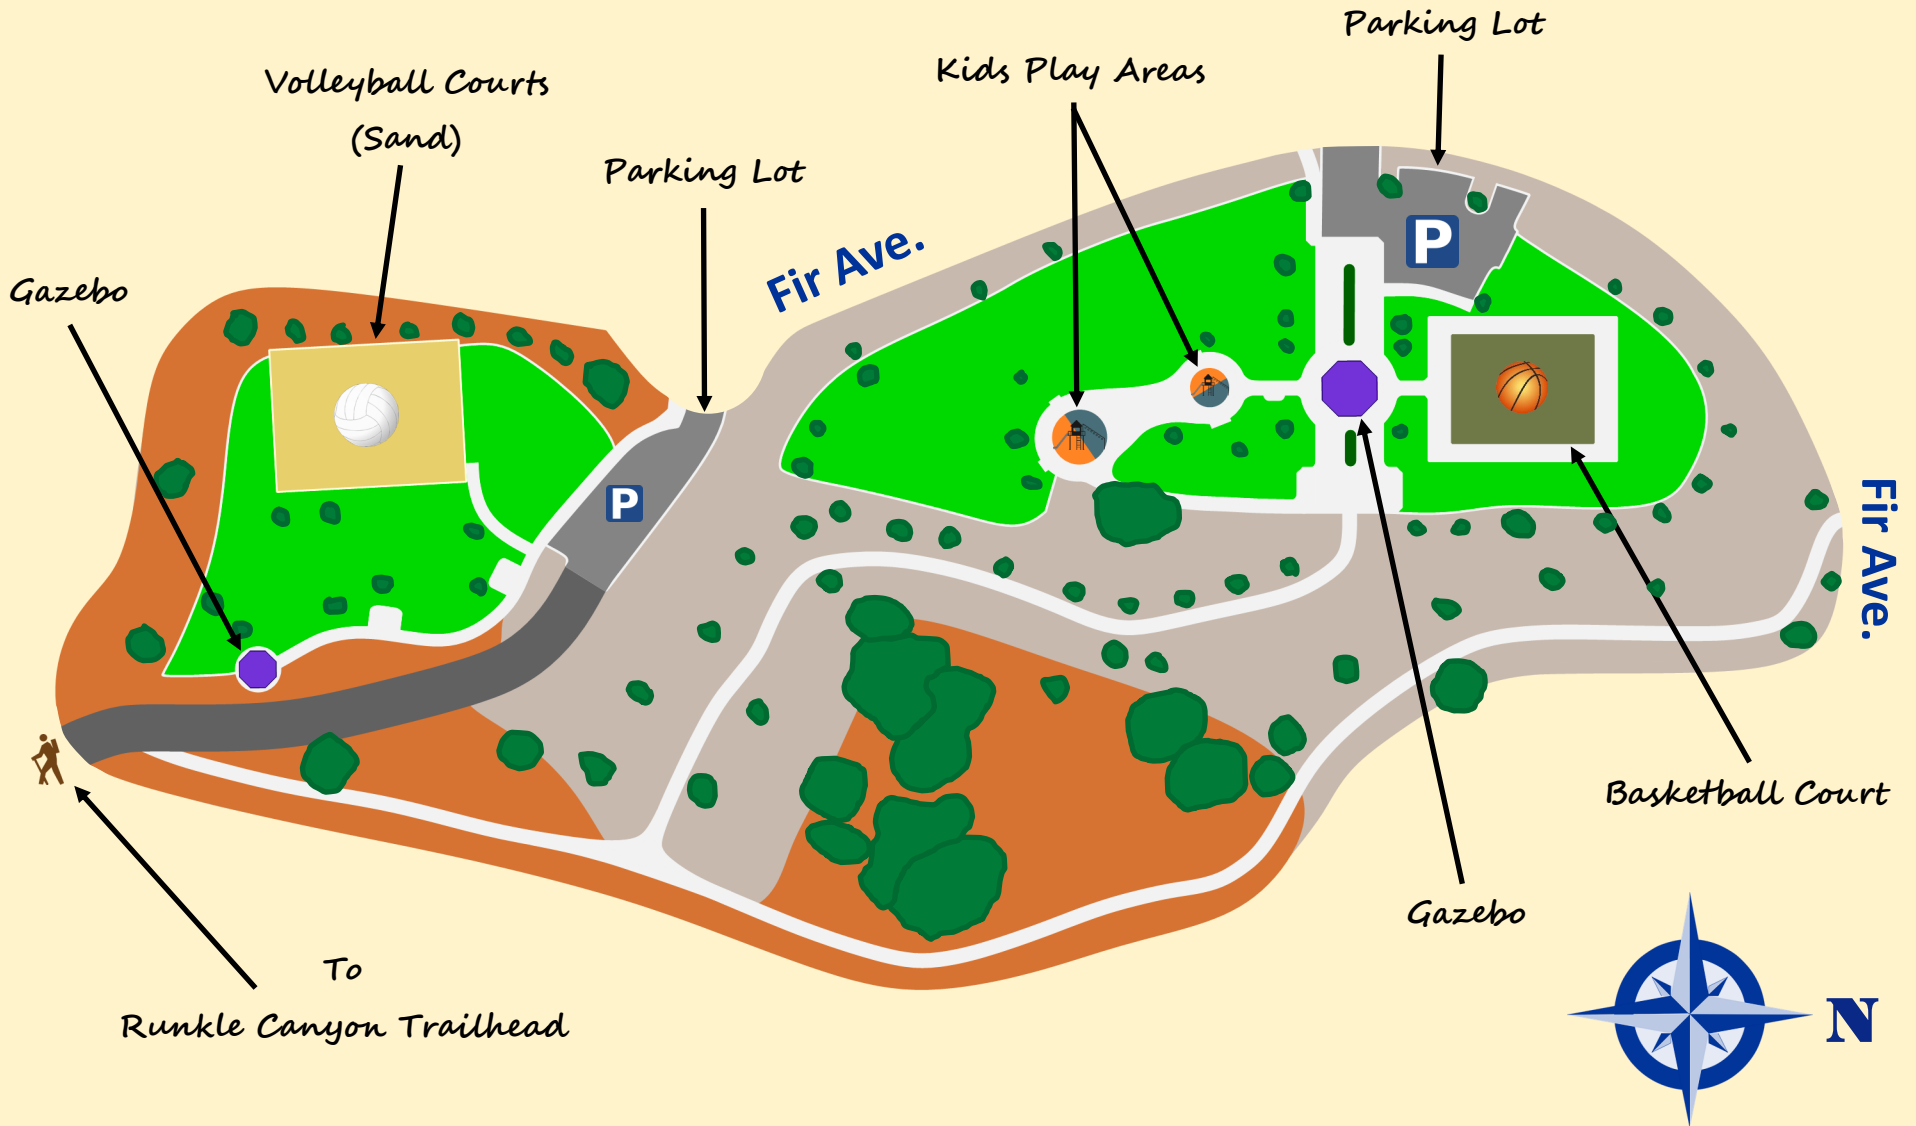

# Runkle Canyon Park

3302 Fir Ave., Simi Valley, CA 93065

The depiction of the park is an artistic representation and may not be to scale. This rendering is intended to be used as a general reference. Some amenities may be reservable only and/or may be temporarily out of service. Please see park webpages for details.